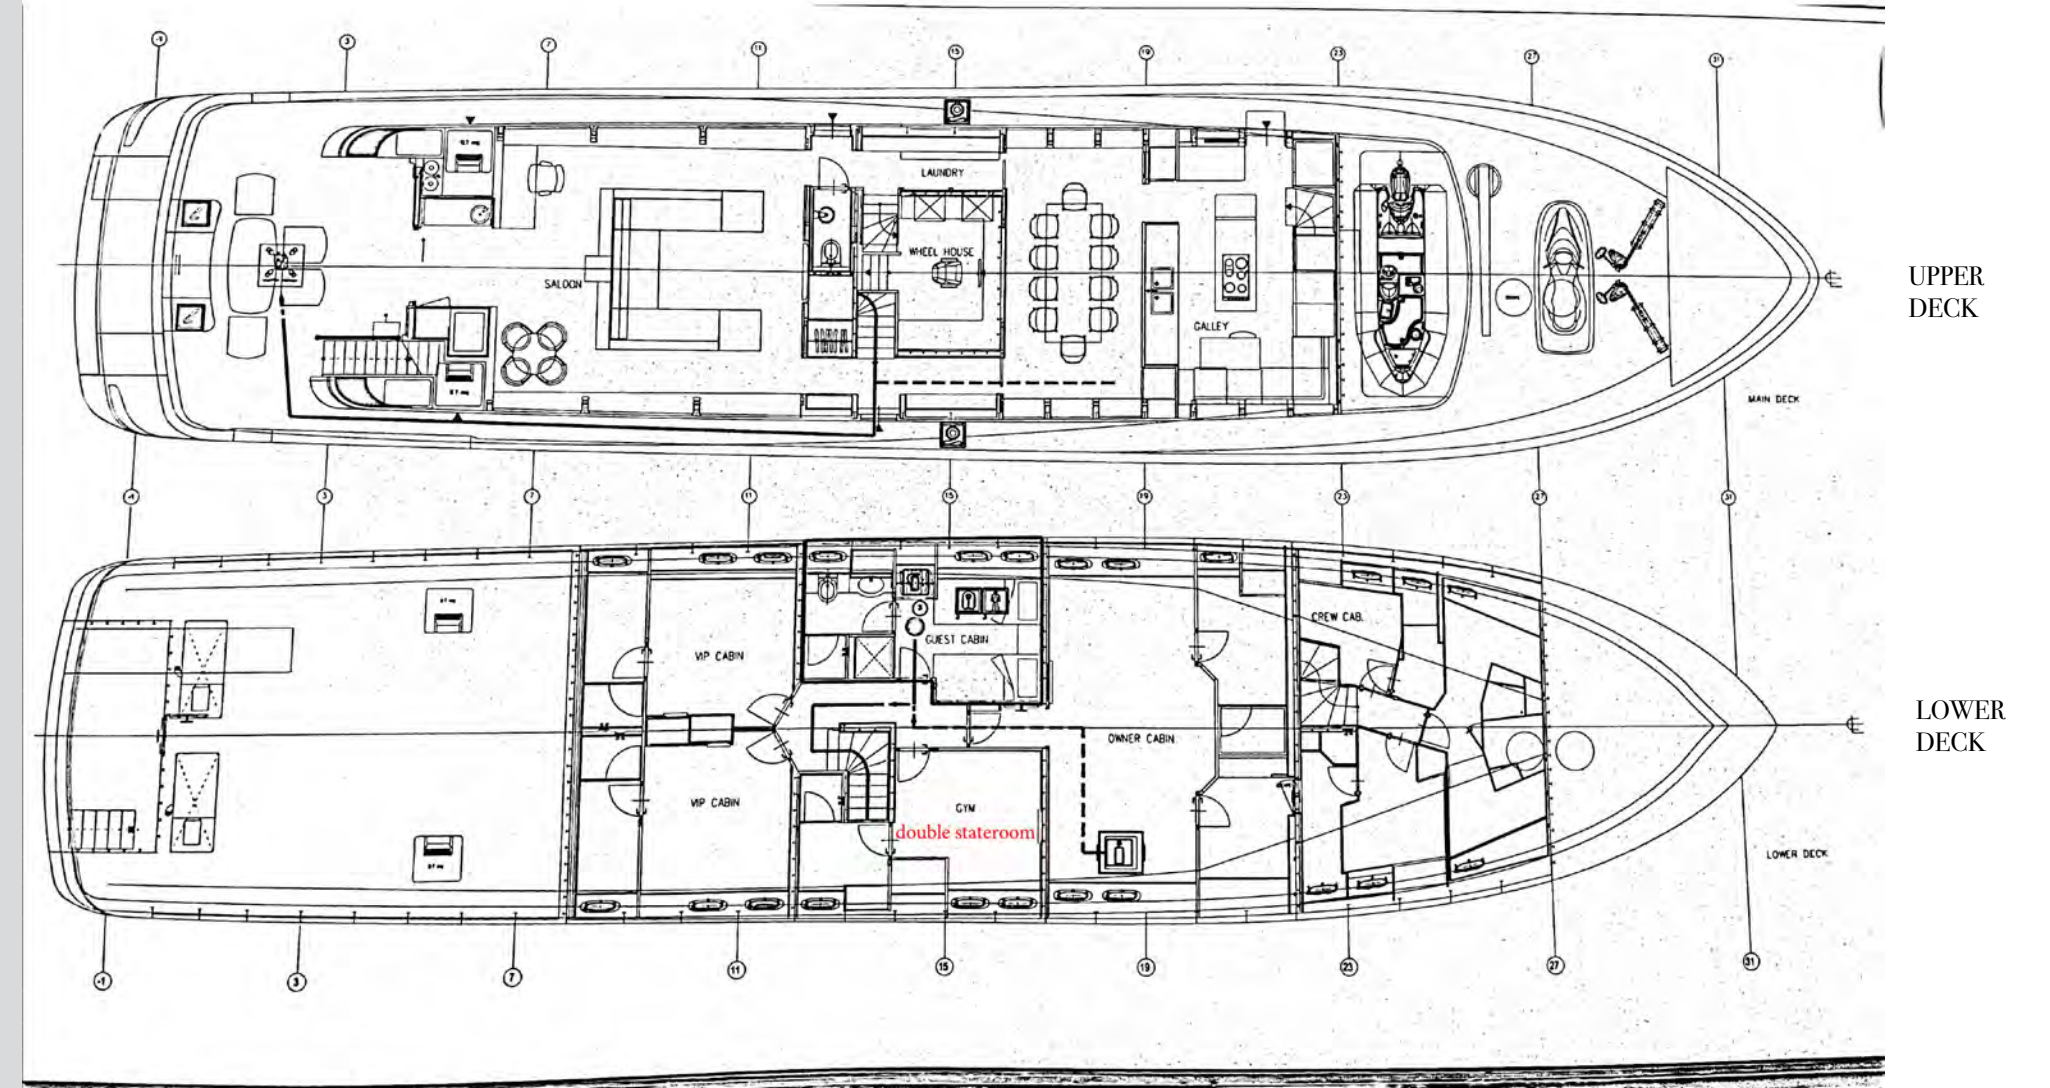

SPECIFICATIONS

LOA 35.00m
BEAM 7.30 m
DRAFT 2.40 m
BUILDER Baglietto
YEAR BUILT 2006
CABINS 5
TOTAL GUESTS 10/12
TOTAL CREW 7
CRUISING SPEED 21 knots
MAXIMUM SPEED 27 knots
ENGINES 2 x MTU 12V 4000 M90 5470 TOTAL BHP 2735

FUEL CONSUMPTION 780 Litres/Hr
GENERATORS 2 x Kohler 55 KWA
GENERATOR CONSUMPTION 300 lit/day
GROSS TONNAGE 206
STABILIZERS Underway

ACCOMODATION

1 x Master Suite
2 x VIP Suites
1 x Double Stateroom
1 x Twin Stateroom
2 x Pullman berths
All cabins with en-suite facilities

TENDER & TOYS

1 x Tender 3.2M 8HP Engine
1 X Novurania 4.30M 70HP Yamaha Engine Four Stroke 2019 Model
2 X Seabob 2022
2 X Sea Doo Spark Jet Ski 2022
2 X Wakeboards
2 X Paddleboards
3 X Tubes (1-4 persons)